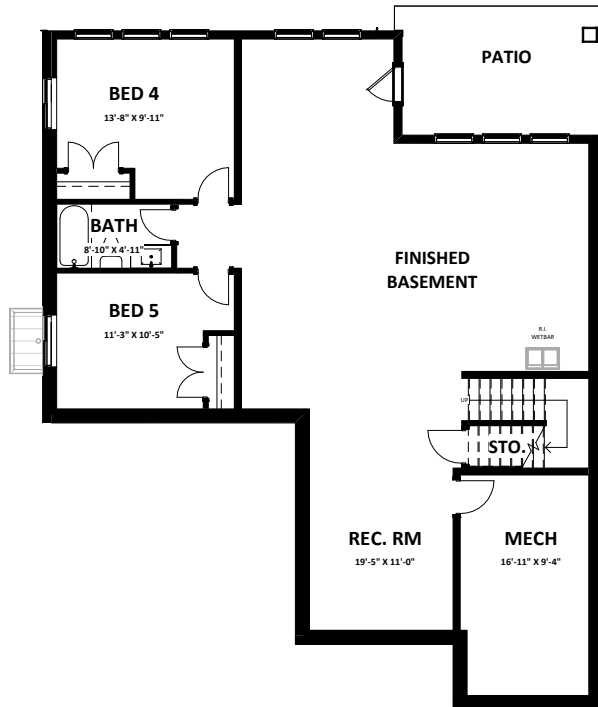

## CARDINAL 2 FARMHOUSE

SINGLE FAMILY HOMES WITH WALK OUT BASEMENT

**Unfinished Basement 1,625 sq.ft.**

**Main 1,622 sq.ft.  
Garage 432 sq.ft.**

**Second 630 sq.ft.**

## CARDINAL 2 FARMHOUSE

3 Bedroom + Den + Loft | 3 Bathroom  
2,252 sq.ft. + 1,625 Unfinished Basement

**Finished Basement** 1,413 sq.ft.

**Basement Suite** 1,088 sq.ft.

# CARDINAL 2 FARMHOUSE

Basement Suite Option  
1,088 sq.ft.