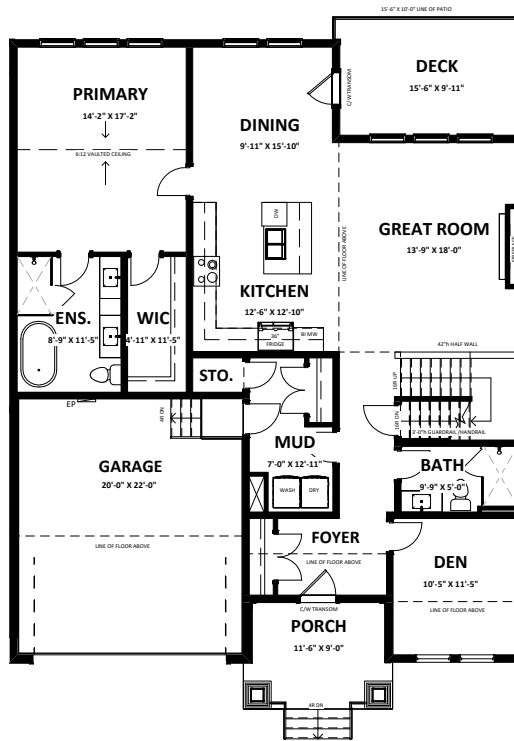

FRONT ELEVATION

REAR ELEVATION

## CARDINAL 2 FARMHOUSE

SINGLE FAMILY HOMES WITH WALK OUT BASEMENT

**Unfinished Basement 1,625 sq.ft.**

**Main 1,622 sq.ft.  
Garage 432 sq.ft.**

**Second 630 sq.ft.**

## CARDINAL 2 FARMHOUSE

3 Bedroom + Den + Loft | 3 Bathroom  
2,252 sq.ft. + 1,625 Unfinished Basement

**Finished Basement** 1,413 sq.ft.

**Basement Suite** 1,088 sq.ft.

# CARDINAL 2 FARMHOUSE

Basement Suite Option  
1,088 sq.ft.