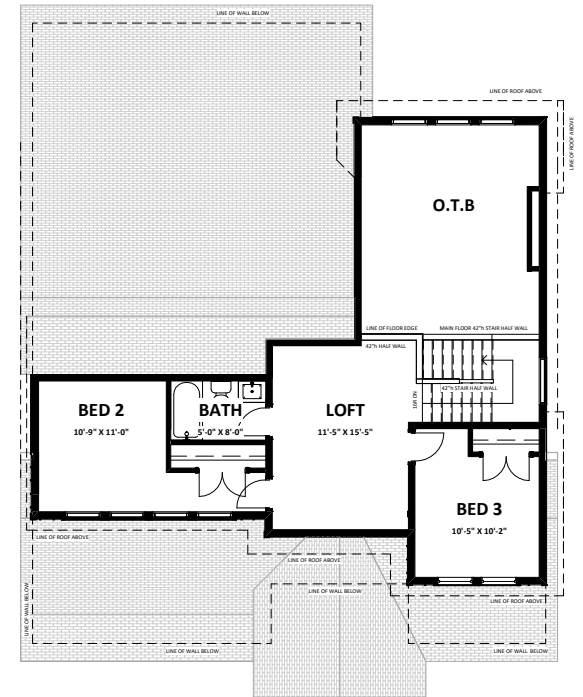

## CARDINAL 2 FARMHOUSE

SINGLE FAMILY HOMES WITH WALK OUT BASEMENT

**Unfinished Basement 1,625 sq.ft.**

**Main 1,622 sq.ft.  
Garage 432 sq.ft.**

**Second 630 sq.ft.**

## CARDINAL 2 FARMHOUSE

3 Bedroom + Den + Loft | 3 Bathroom  
2,252 sq.ft. + 1,625 Unfinished Basement

**Finished Basement** 1,413 sq.ft.

**Basement Suite** 1,088 sq.ft.

# CARDINAL 2 FARMHOUSE

Basement Suite Option  
1,088 sq.ft.