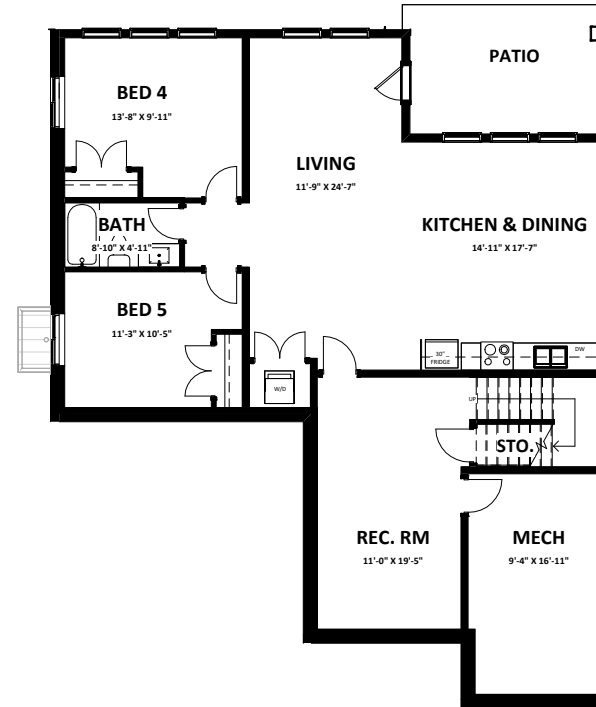

FRONT ELEVATION

REAR ELEVATION

## CARDINAL 2 FARMHOUSE

SINGLE FAMILY HOMES WITH WALK OUT BASEMENT

**Unfinished Basement 1,625 sq.ft.**

**Main 1,622 sq.ft.  
Garage 432 sq.ft.**

**Second 630 sq.ft.**

## CARDINAL 2 FARMHOUSE

3 Bedroom + Den + Loft | 3 Bathroom  
2,252 sq.ft. + 1,625 Unfinished Basement

**Finished Basement** 1,413 sq.ft.

**Basement Suite** 1,088 sq.ft.

# CARDINAL 2 FARMHOUSE

Basement Suite Option  
1,088 sq.ft.