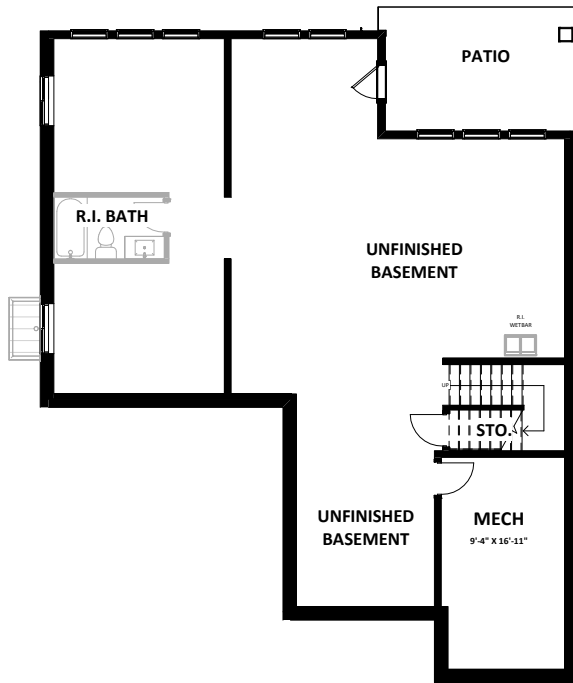

FRONT ELEVATION

REAR ELEVATION

## CARDINAL 2 FARMHOUSE

SINGLE FAMILY HOMES WITH WALK OUT BASEMENT

**Unfinished Basement 1,625 sq.ft.**

**Main 1,622 sq.ft.  
Garage 432 sq.ft.**

**Second 630 sq.ft.**

## CARDINAL 2 FARMHOUSE

3 Bedroom + Den + Loft | 3 Bathroom  
2,252 sq.ft. + 1,625 Unfinished Basement

**Finished Basement** 1,413 sq.ft.

**Basement Suite** 1,088 sq.ft.

# CARDINAL 2 FARMHOUSE

Basement Suite Option  
1,088 sq.ft.