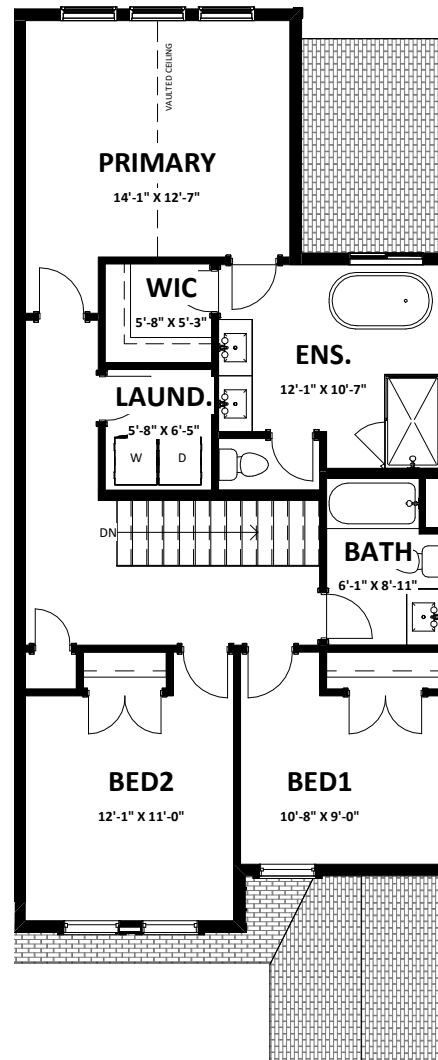

Main 775 sq.ft.
Garage 299 sq.ft.

Second 955 sq.ft.

STARLING 2

3 Bedroom | 2.5 Bathroom
1,730 sq.ft.