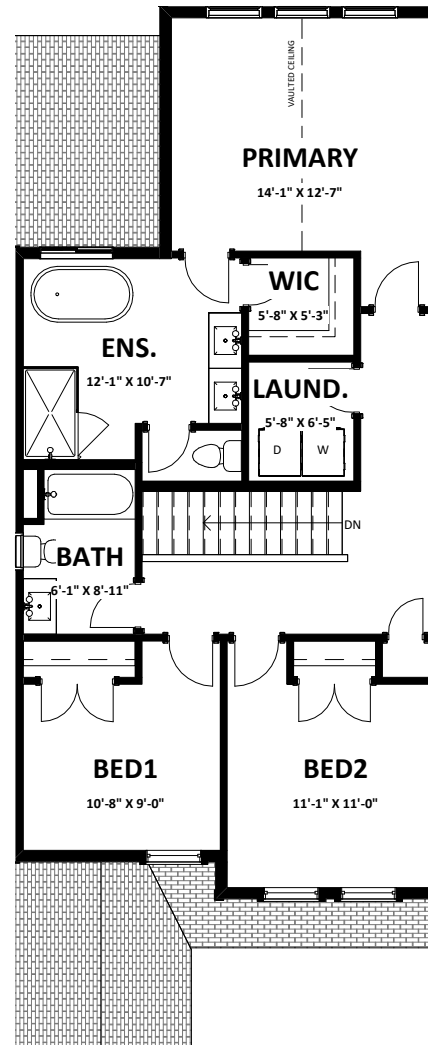

Main 775 sq.ft.
Garage 299 sq.ft.

Second 943 sq.ft.

STARLING 1

3 Bedroom | 2.5 Bathroom
 1,698 sq.ft.