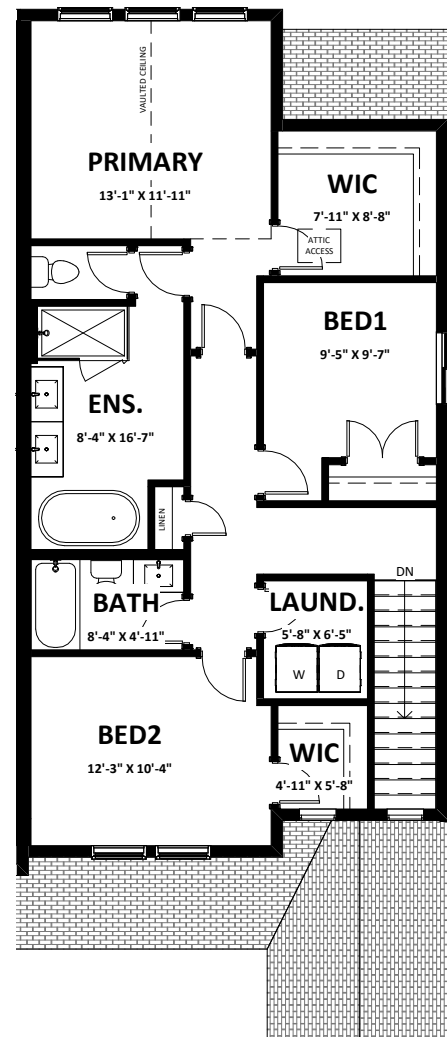

Main 826 sq.ft.
Garage 298 sq.ft.

Second 941 sq.ft.

HARLEQUIN 2

3 Bedroom | 2.5 Bathroom
1,767 sq.ft.