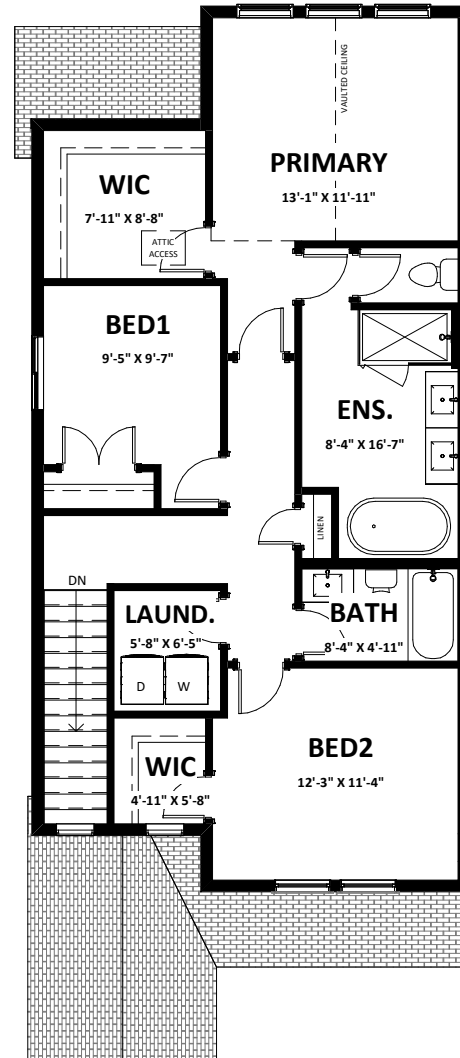

Main 826 sq.ft.
Garage 298 sq.ft.

Second 955 sq.ft.

HARLEQUIN 1

3 Bedroom | 2.5 Bathroom
1,781 sq.ft.