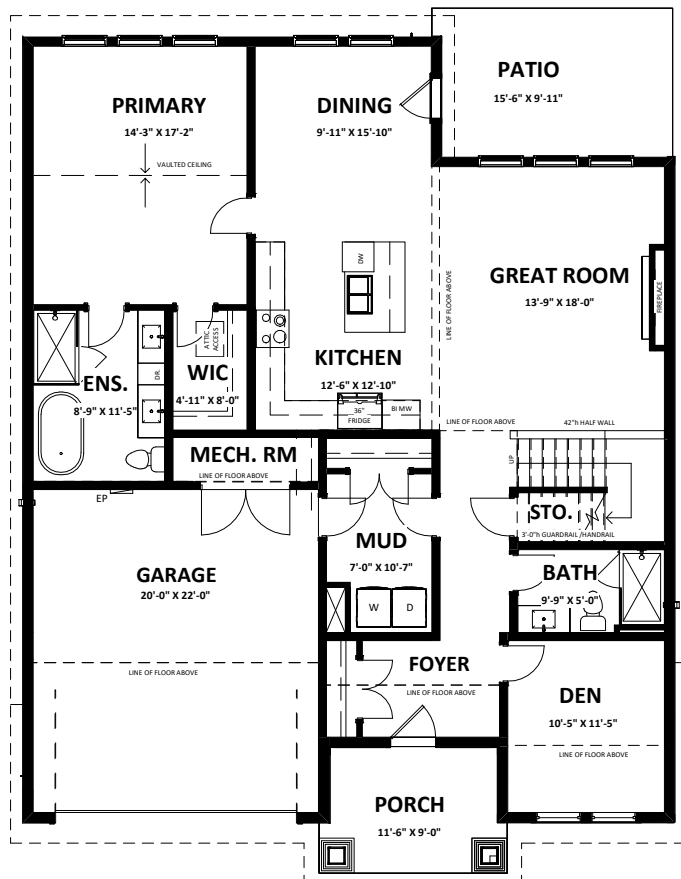

FRONT ELEVATION

REAR ELEVATION

CARDINAL FARMHOUSE

SINGLE FAMILY HOMES WITH SLAB ON GRADE

Main 1,622 sq.ft.
Garage 432 sq.ft.

Second 630 sq.ft.

CARDINAL 1 FARMHOUSE

3 Bedroom + Den + Loft | 3 Bathroom
 2,252 sq.ft.