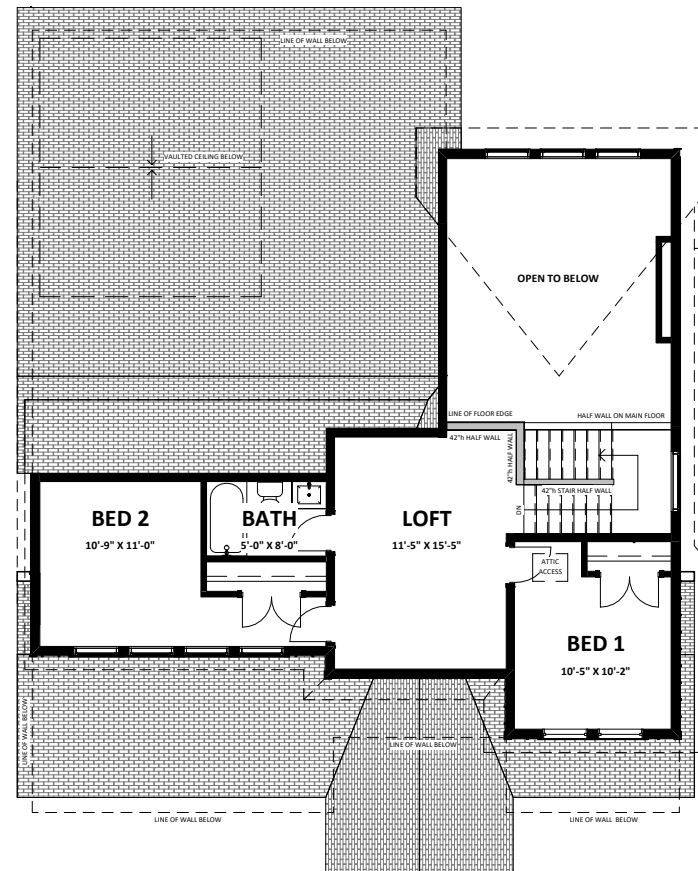

FRONT ELEVATION

REAR ELEVATION

CARDINAL FARMHOUSE

SINGLE FAMILY HOMES WITH SLAB ON GRADE

Main 1,622 sq.ft.
Garage 432 sq.ft.

Second 630 sq.ft.

CARDINAL 1 FARMHOUSE

3 Bedroom + Den + Loft | 3 Bathroom
 2,252 sq.ft.