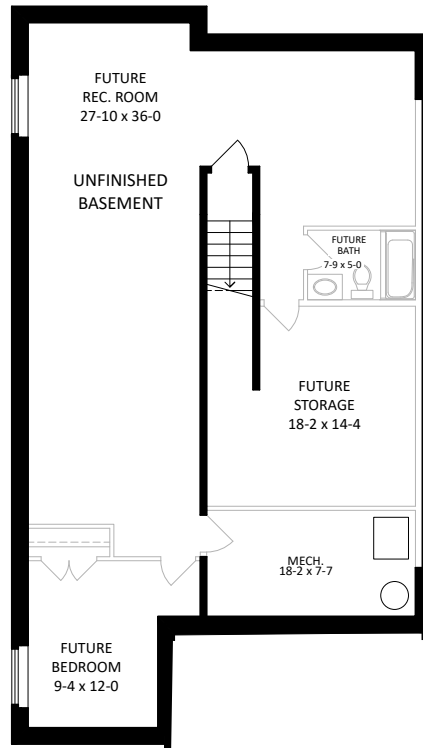

THE BRIELLE (B2a)

1,402 SQ.FT. + 1,404 SQ.FT. UNFINISHED BASEMENT
2 BEDROOM | 2 BATH

Unfinished Basement 1,404 SQ.FT.

Main 1,402 SQ.FT.
Garage 411 SQ.FT.