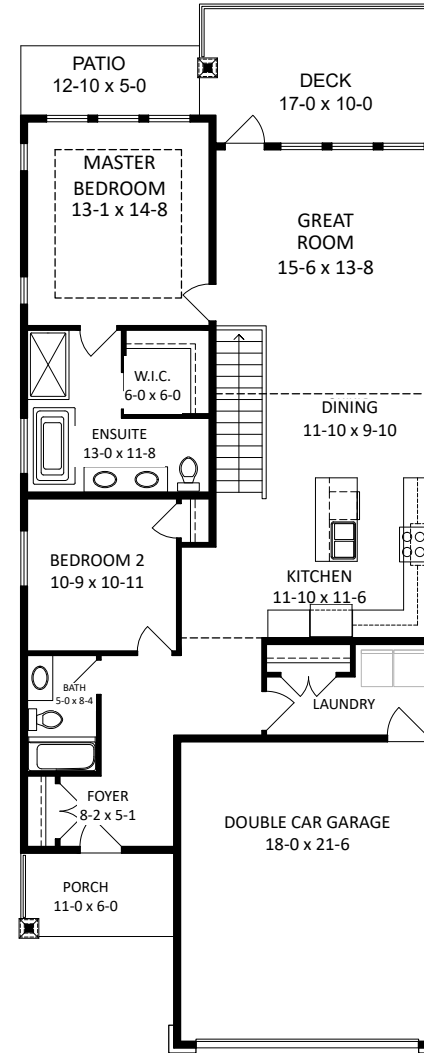

THE BRIELLE (B2a)

1,402 SQ.FT. + 1,404 SQ.FT. UNFINISHED BASEMENT
2 BEDROOM | 2 BATH

Unfinished Basement 1,404 SQ.FT.

Main 1,402 SQ.FT.
Garage 411 SQ.FT.