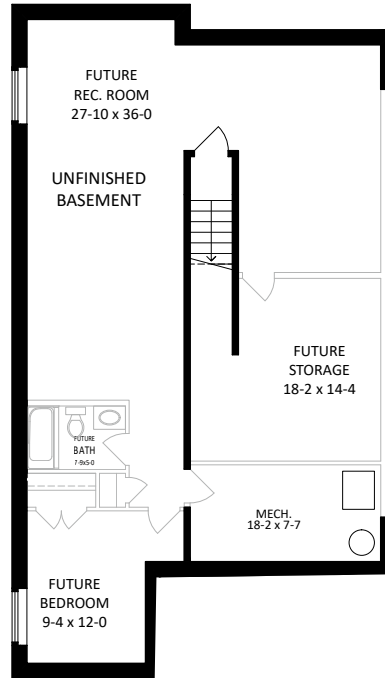

THE BAYLEN (B1a)

1,402 SQ.FT. + 1,404 SQ.FT. UNFINISHED BASEMENT
2 BEDROOM | 2 BATH

Unfinished Basement 1,404 SQ.FT.

Main 1,402 SQ.FT.
Garage 411 SQ.FT.