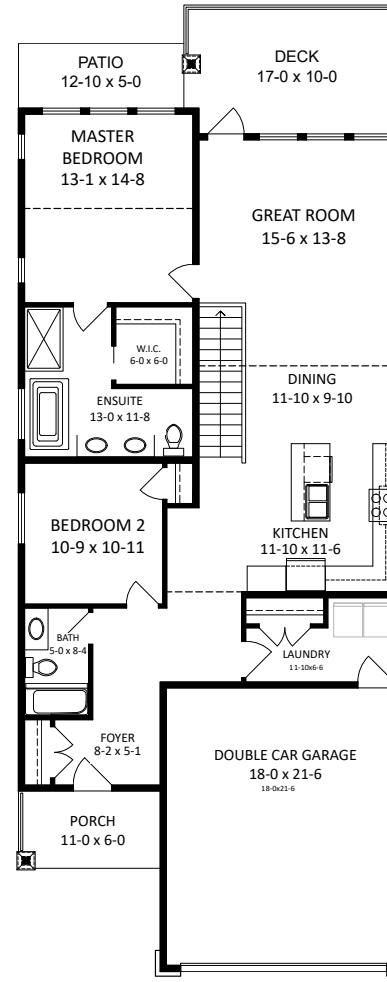

THE BAYLEN (B1a)

1,402 SQ.FT. + 1,404 SQ.FT. UNFINISHED BASEMENT
2 BEDROOM | 2 BATH

Unfinished Basement 1,404 SQ.FT.

Main 1,402 SQ.FT.
Garage 411 SQ.FT.