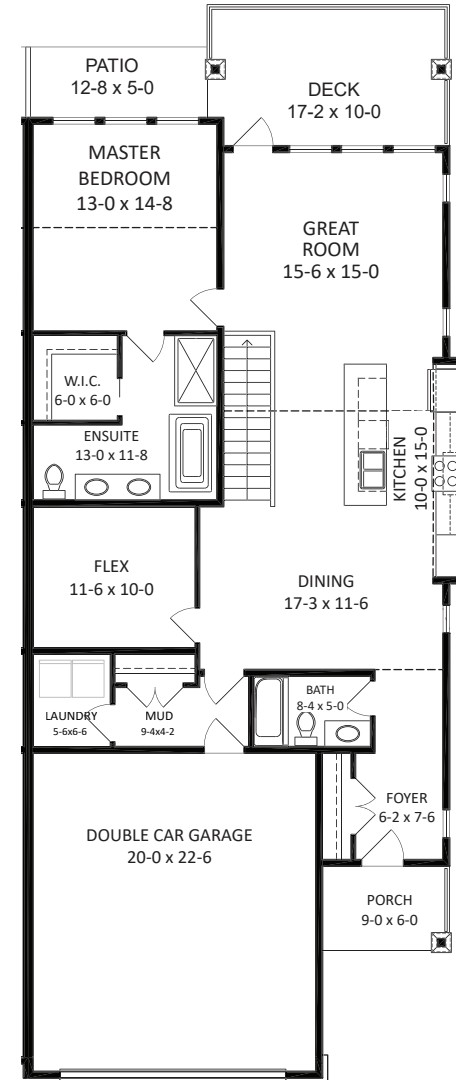

THE AISHA (A1b)

1,410 SQ.FT. + 1,388 SQ.FT. UNFINISHED BASEMENT

1 BEDROOM + FLEX | 2 BATH

Unfinished Basement 1,388 SQ.FT.

Main 1,410 SQ.FT.
Garage 475 SQ.FT.