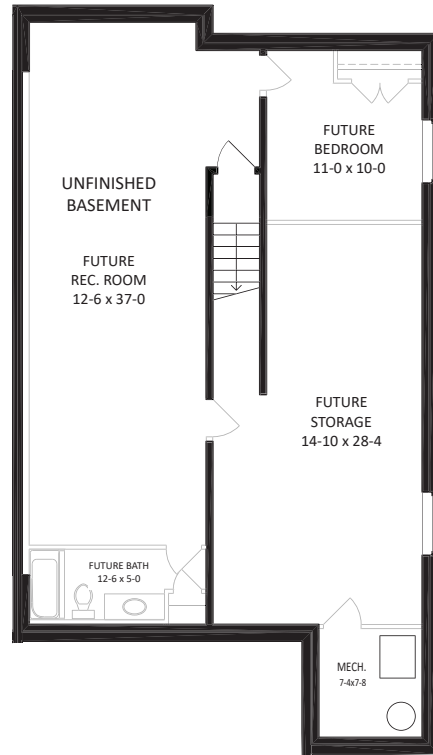

THE AISHA (A1b)

1,410 SQ.FT. + 1,388 SQ.FT. UNFINISHED BASEMENT

1 BEDROOM + FLEX | 2 BATH

Unfinished Basement 1,388 SQ.FT.

Main 1,410 SQ.FT.
Garage 475 SQ.FT.