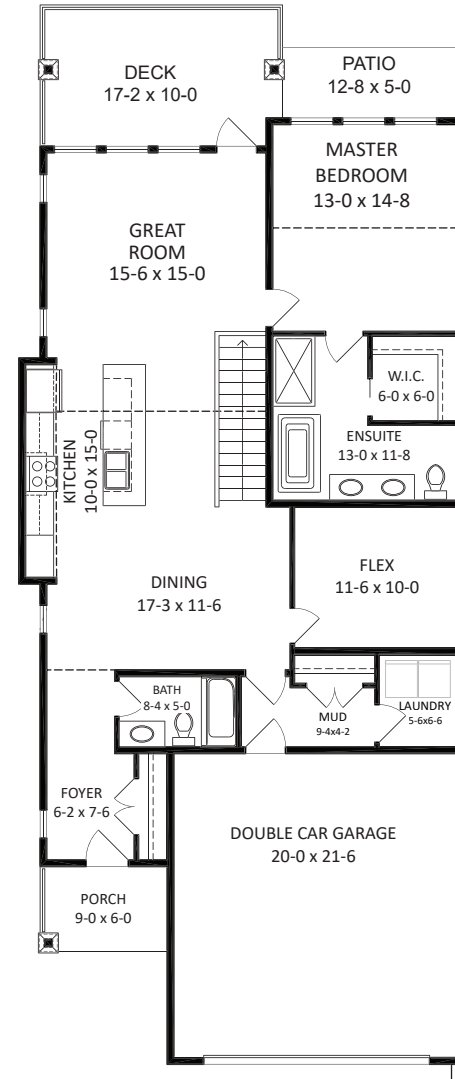

THE AISHA (A1a)

1,410 SQ.FT. + 1,388 SQ.FT. UNFINISHED BASMENT

1 BEDROOM + FLEX | 2 BATH

Unfinished Basement 1,388 SQ.FT.

Main 1,410 SQ.FT.
Garage 455 SQ.FT.