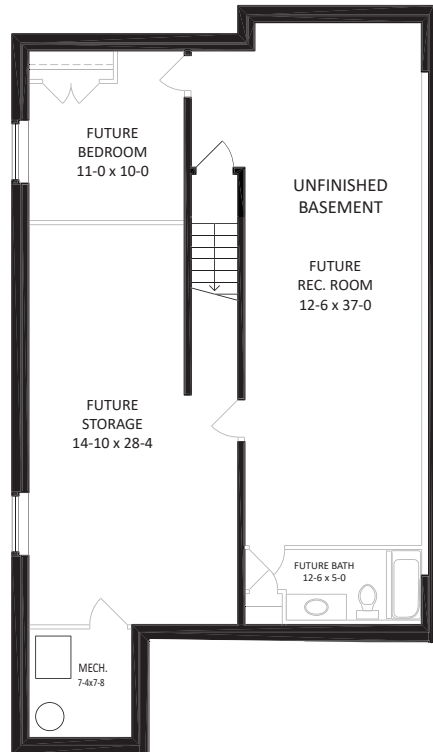

THE AISHA (A1a)

1,410 SQ.FT. + 1,388 SQ.FT. UNFINISHED BASMENT

1 BEDROOM + FLEX | 2 BATH

Unfinished Basement 1,388 SQ.FT.

Main 1,410 SQ.FT.
Garage 455 SQ.FT.