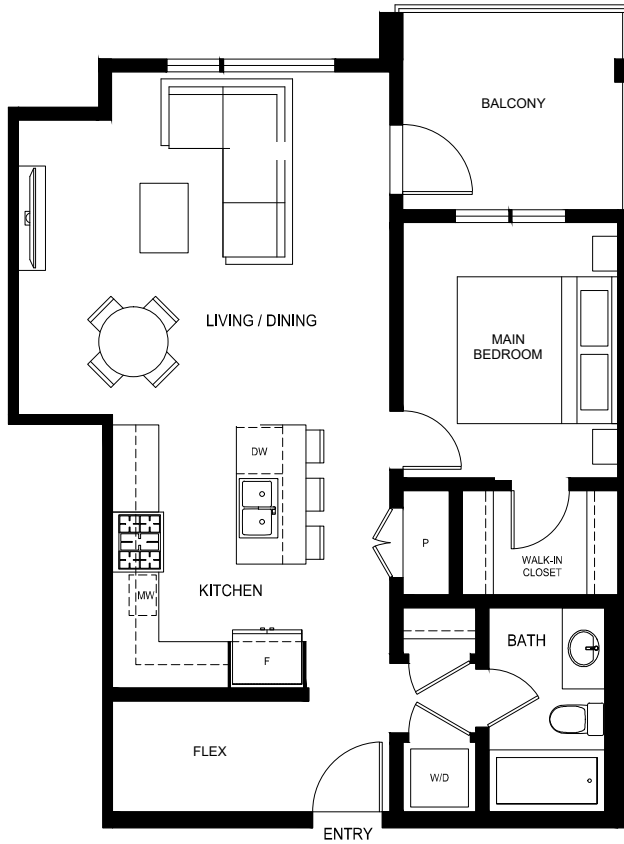

SOUTH VILLAGE CONDOS
AT LATIMER HEIGHTS

PLAN B

731 SQ.FT.

1 BED + FLEX | 1 BATH

ONE BEDROOM

LEVEL 2