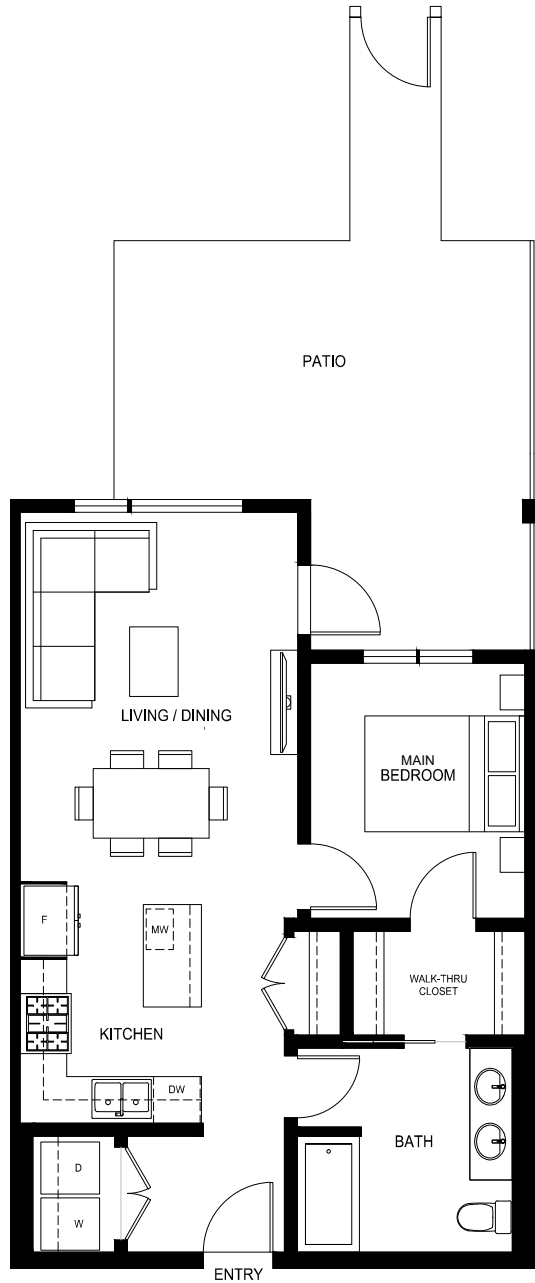

SOUTH VILLAGE CONDOS
AT LATIMER HEIGHTS

PLAN A3
678 SQ.FT.
1 BED | 1 BATH

ONE BEDROOM

LEVEL 1