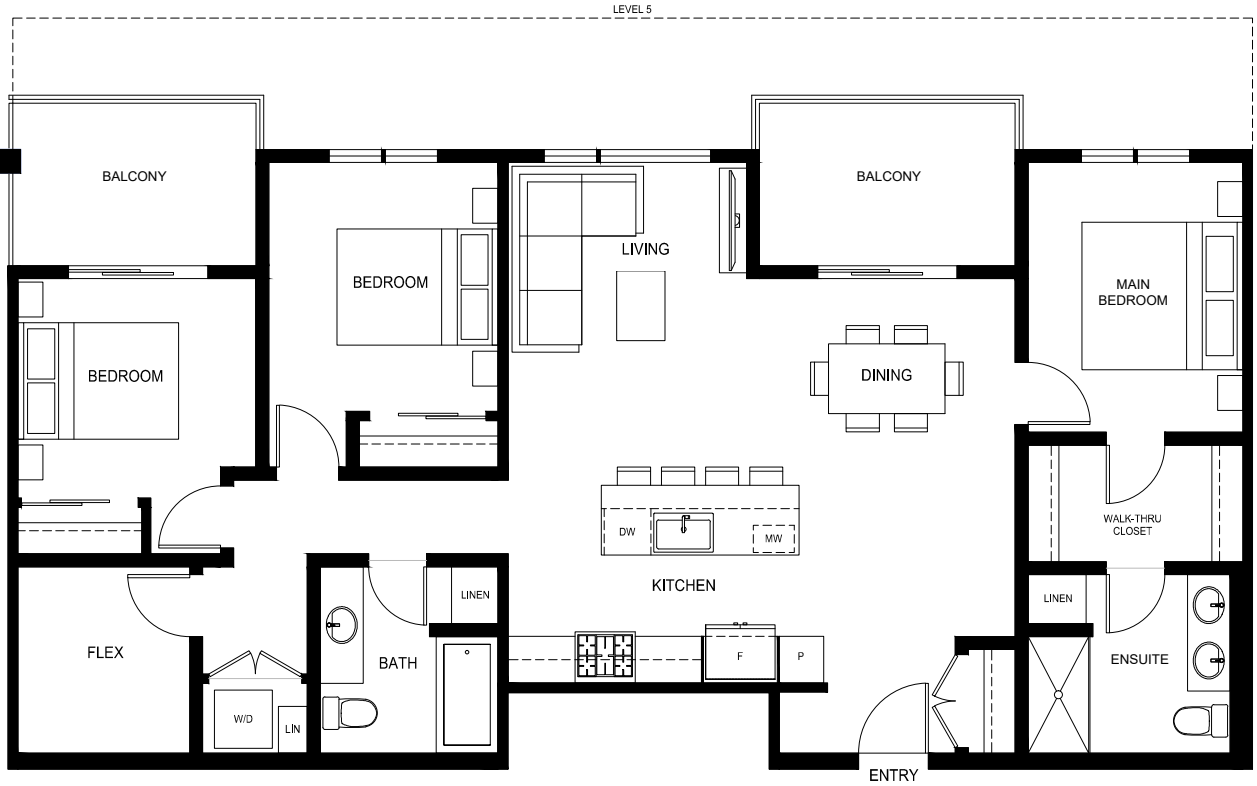

SOUTH VILLAGE CONDOS
AT LATIMER HEIGHTS

PLAN F2

1,262 SQ.FT.

3 BED + FLEX | 2 BATH

THREE BEDROOM

LEVEL 5

LEVEL 6