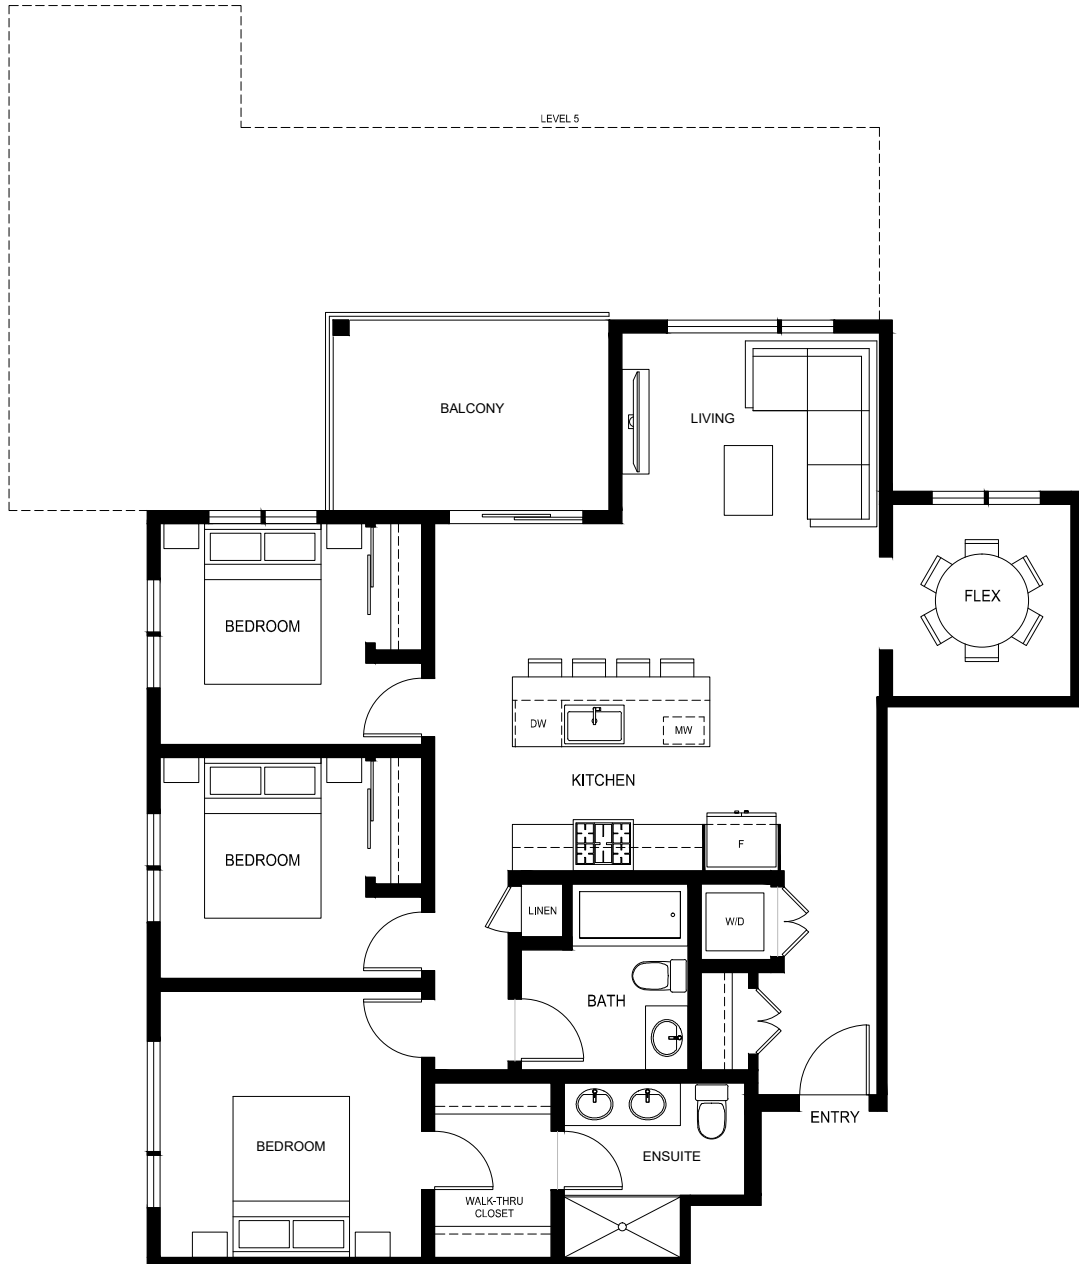

SOUTH VILLAGE CONDOS
AT LATIMER HEIGHTS

PLAN F1a

1,165 SQ.FT.

3 BED + FLEX | 2 BATH

THREE BEDROOM

LEVEL 5

LEVEL 6