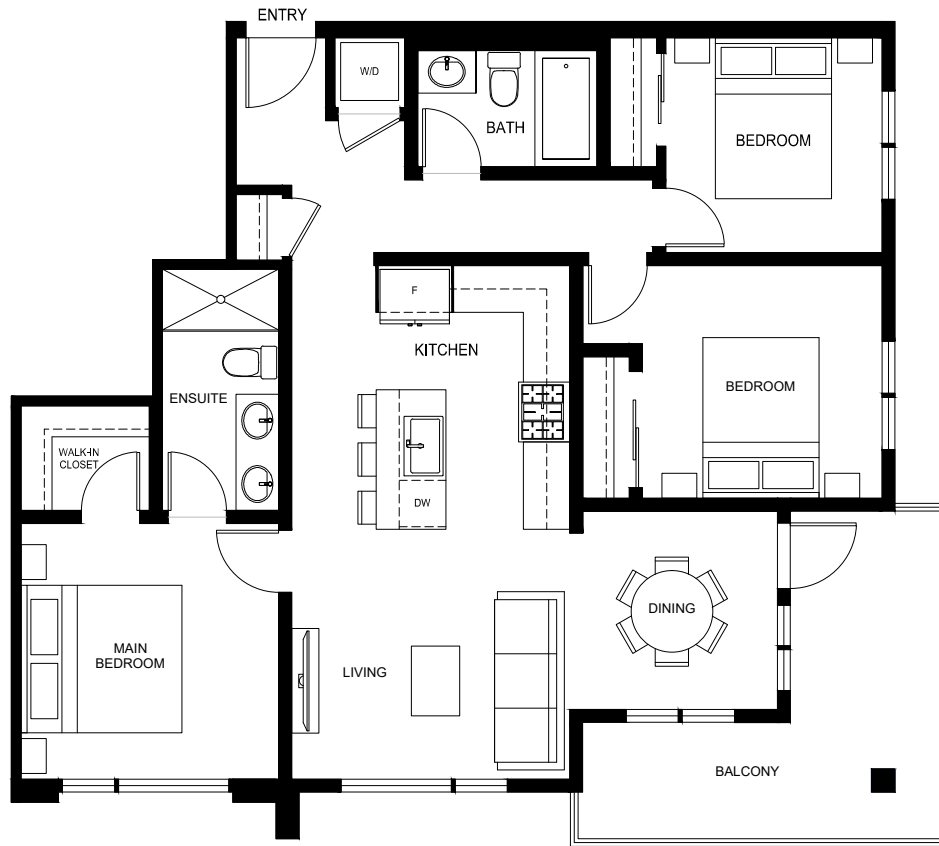

**SOUTH VILLAGE CONDOS**  
AT LATIMER HEIGHTS

**PLAN E-alt**  
1,040 SQ.FT.  
3 BED | 2 BATH

THREE BEDROOM

LEVEL 2