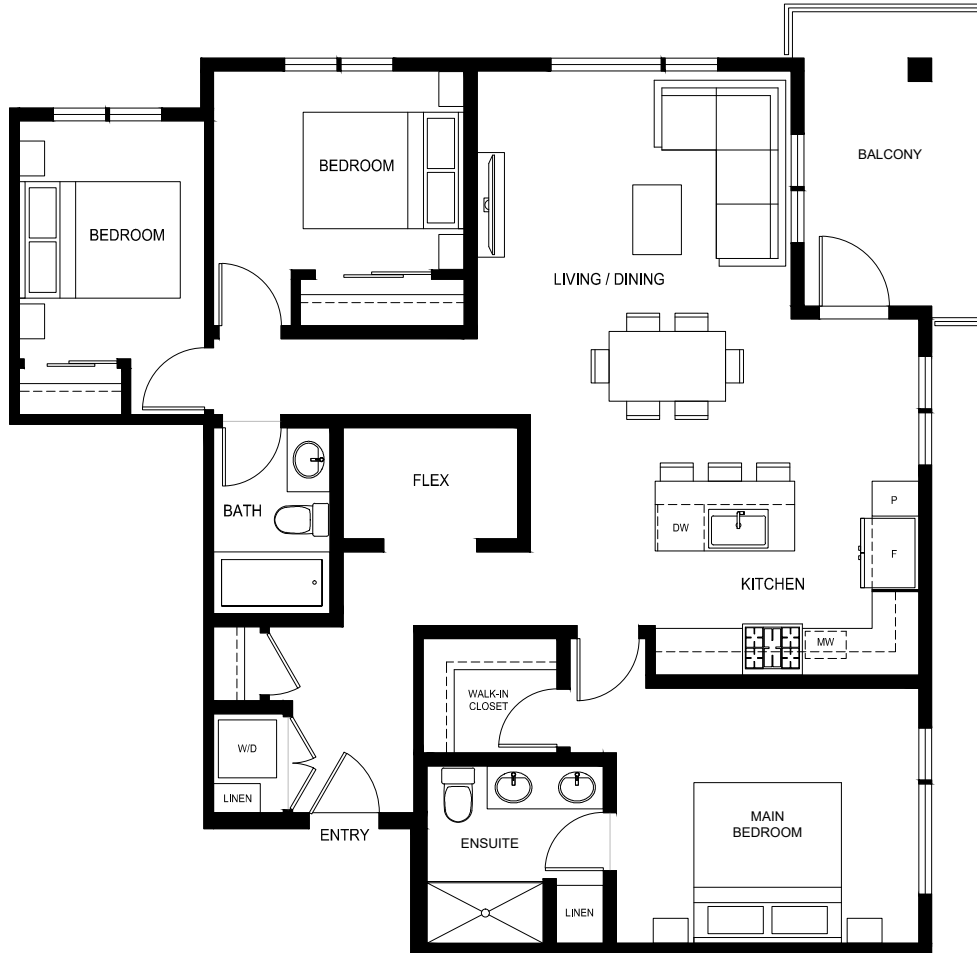

SOUTH VILLAGE CONDOS
AT LATIMER HEIGHTS

PLAN E4

1,204 SQ.FT.

3 BED + FLEX | 2 BATH

THREE BEDROOM

LEVEL 3-4