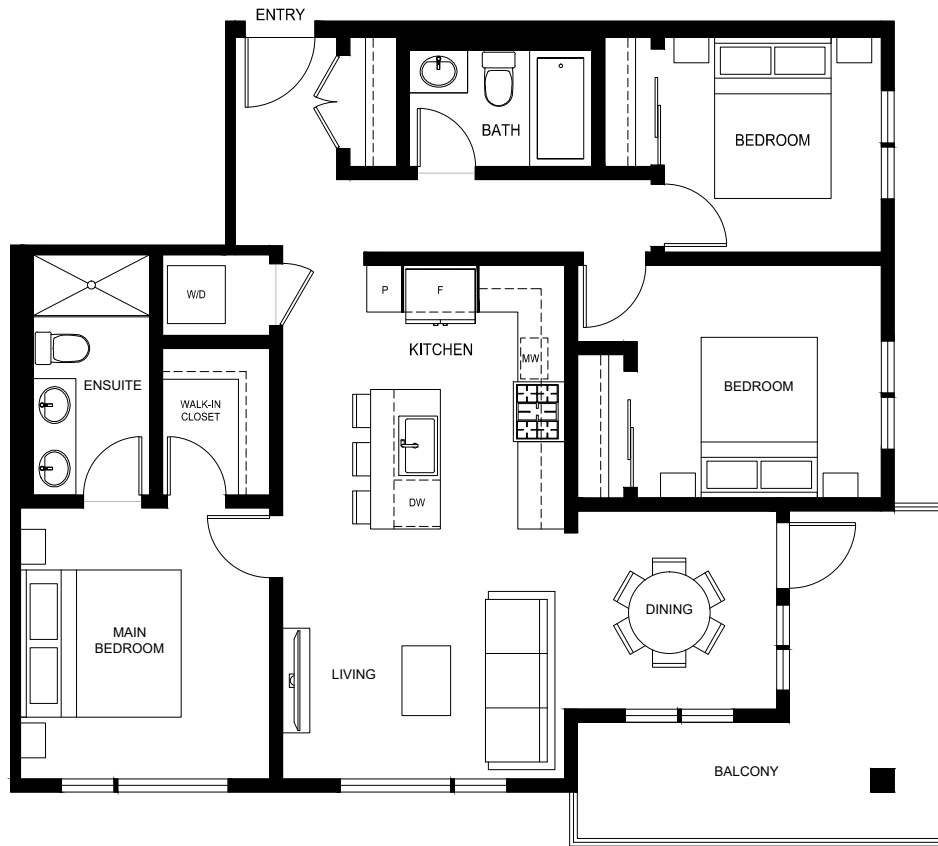

SOUTH VILLAGE CONDOS
AT LATIMER HEIGHTS

PLAN E
1,081 SQ.FT.
3 BED | 2 BATH

THREE BEDROOM

LEVEL 3-4