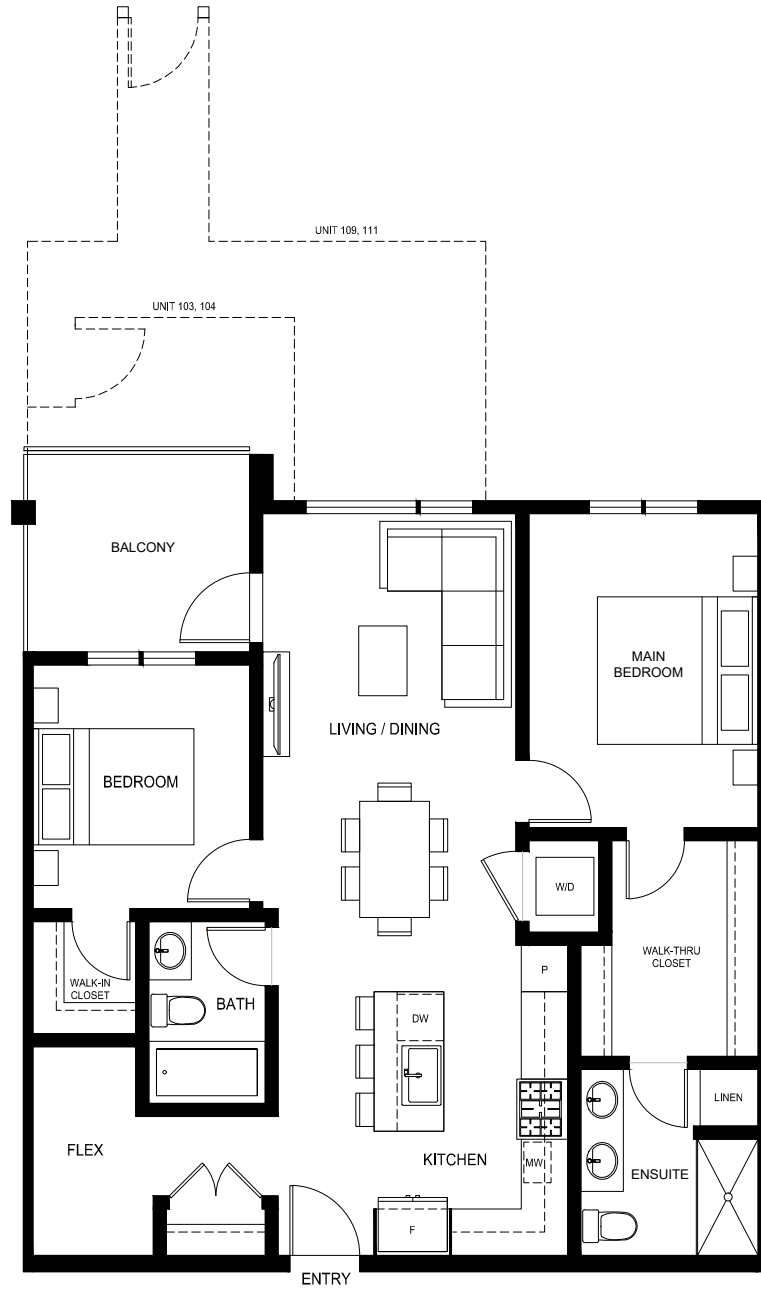

SOUTH VILLAGE CONDOS
AT LATIMER HEIGHTS

PLAN D1

986 SQ.FT.

2 BED + FLEX | 2 BATH

TWO BEDROOM

LEVEL 1

LEVEL 2

LEVEL 3-4