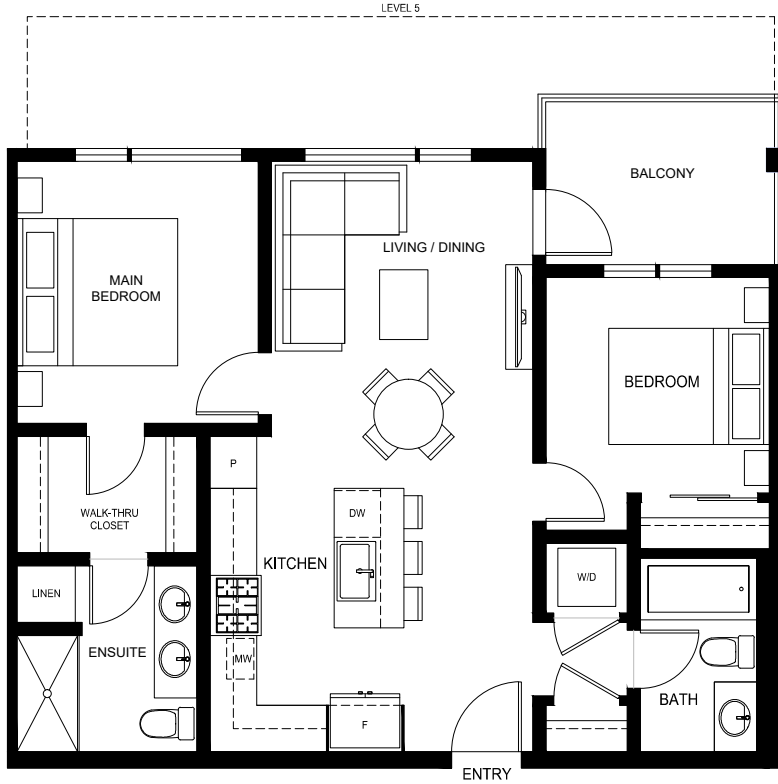

SOUTH VILLAGE CONDOS
AT LATIMER HEIGHTS

PLAN C2
820 SQ.FT.
2 BED | 2 BATH

TWO BEDROOM

LEVEL 5

LEVEL 6