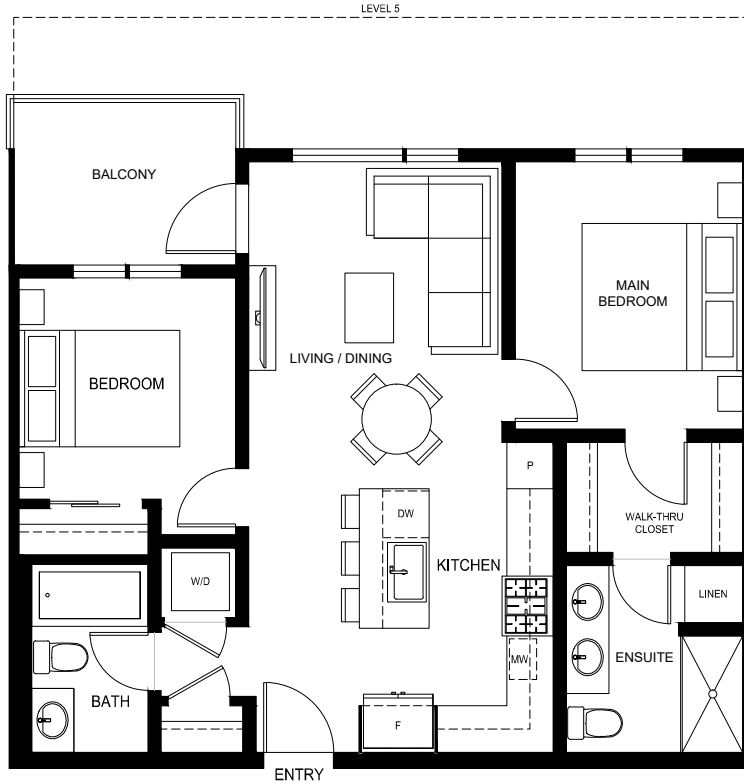

SOUTH VILLAGE CONDOS
AT LATIMER HEIGHTS

PLAN C
793 SQ.FT.
2 BED | 2 BATH

TWO BEDROOM

LEVEL 5

LEVEL 6