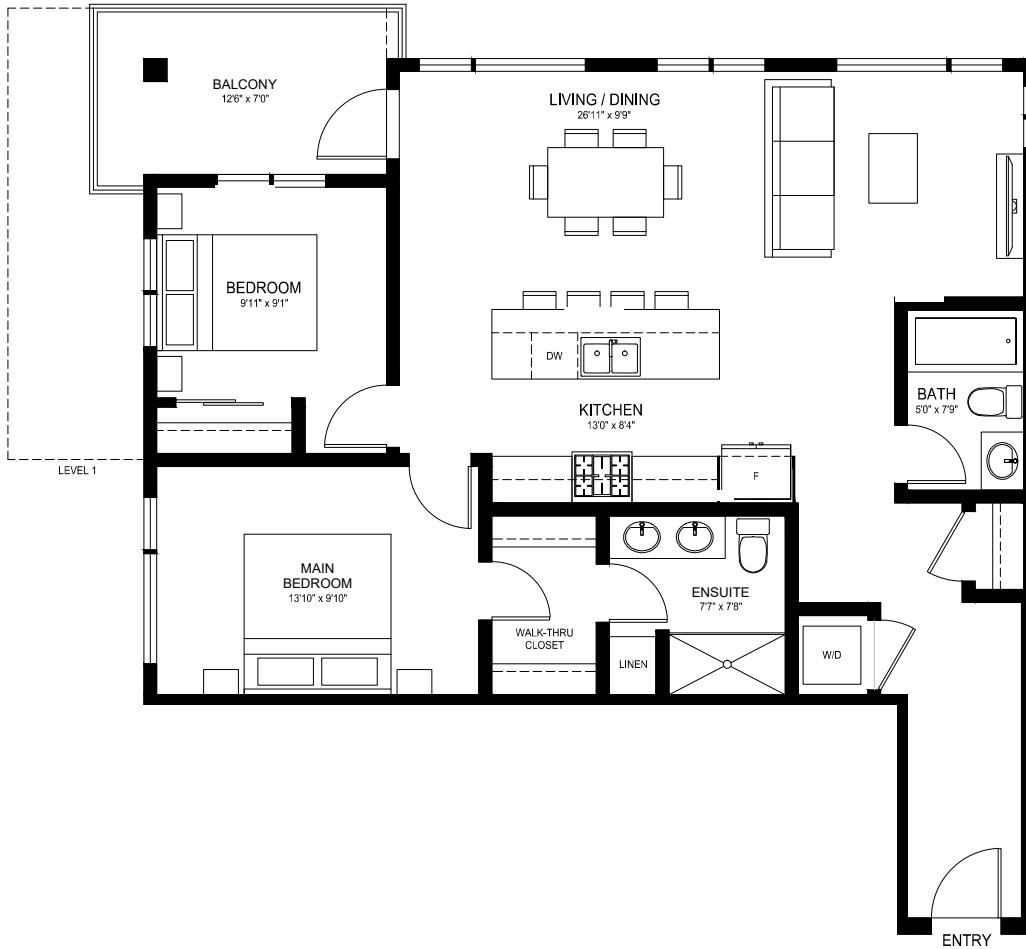

SOUTH VILLAGE CONDOS
AT LATIMER HEIGHTS

PLAN D8
1,071 SQ.FT.
2 BED | 2 BATH

TWO BEDROOM

LEVEL 1

LEVEL 2

LEVEL 3-4