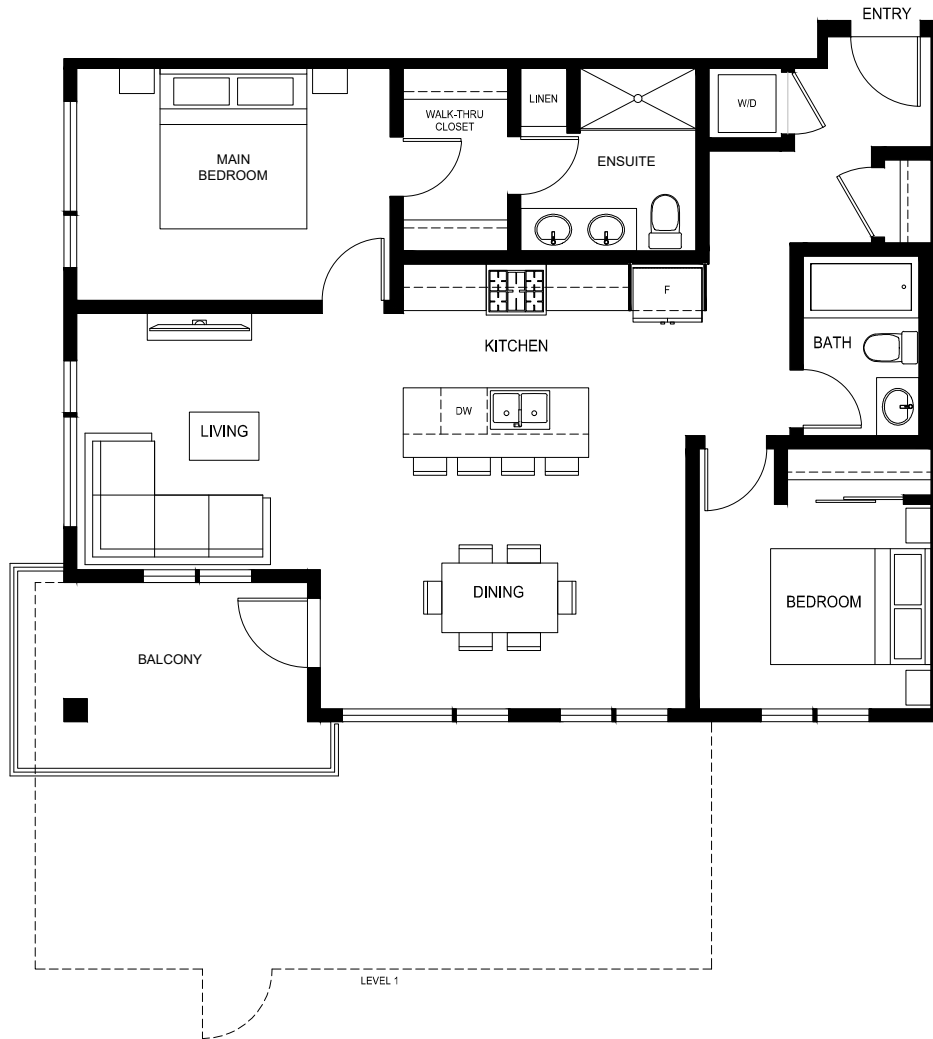

SOUTH VILLAGE CONDOS
AT LATIMER HEIGHTS

PLAN D7
1,020 SQ.FT.
2 BED | 2 BATH

TWO BEDROOM

LEVEL 1

LEVEL 2

LEVEL 3-4