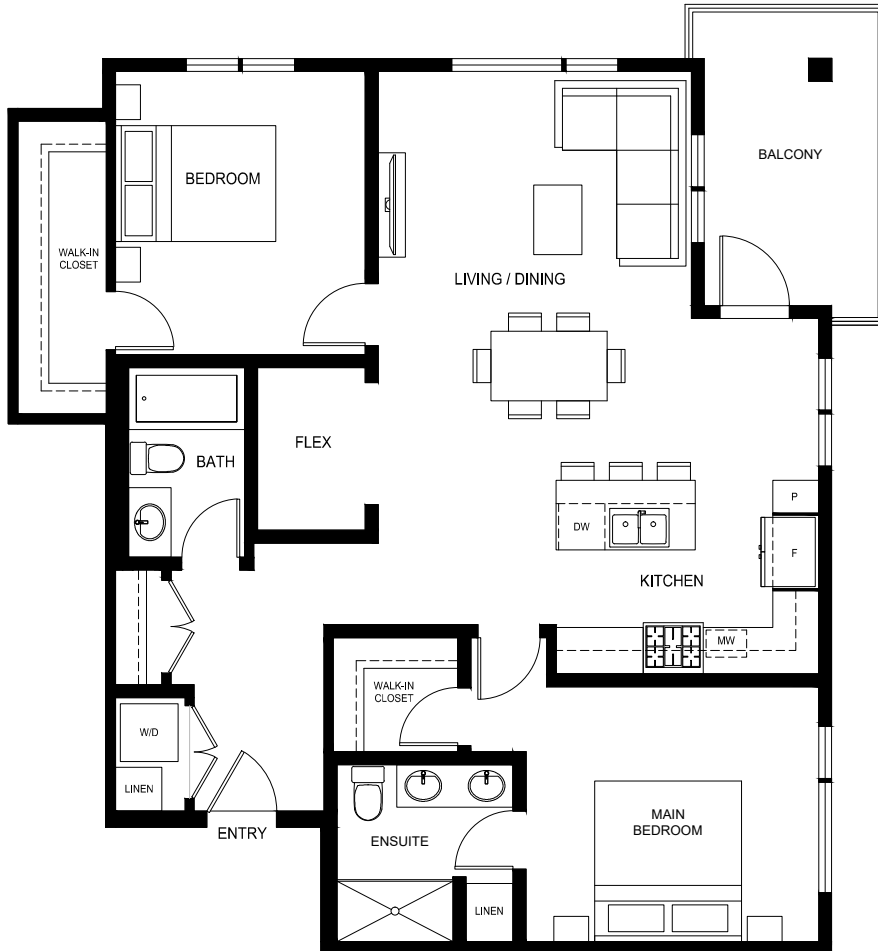

SOUTH VILLAGE CONDOS
AT LATIMER HEIGHTS

PLAN D3a

1,147 SQ.FT.

2 BED + FLEX | 2 BATH

TWO BEDROOM

LEVEL 2