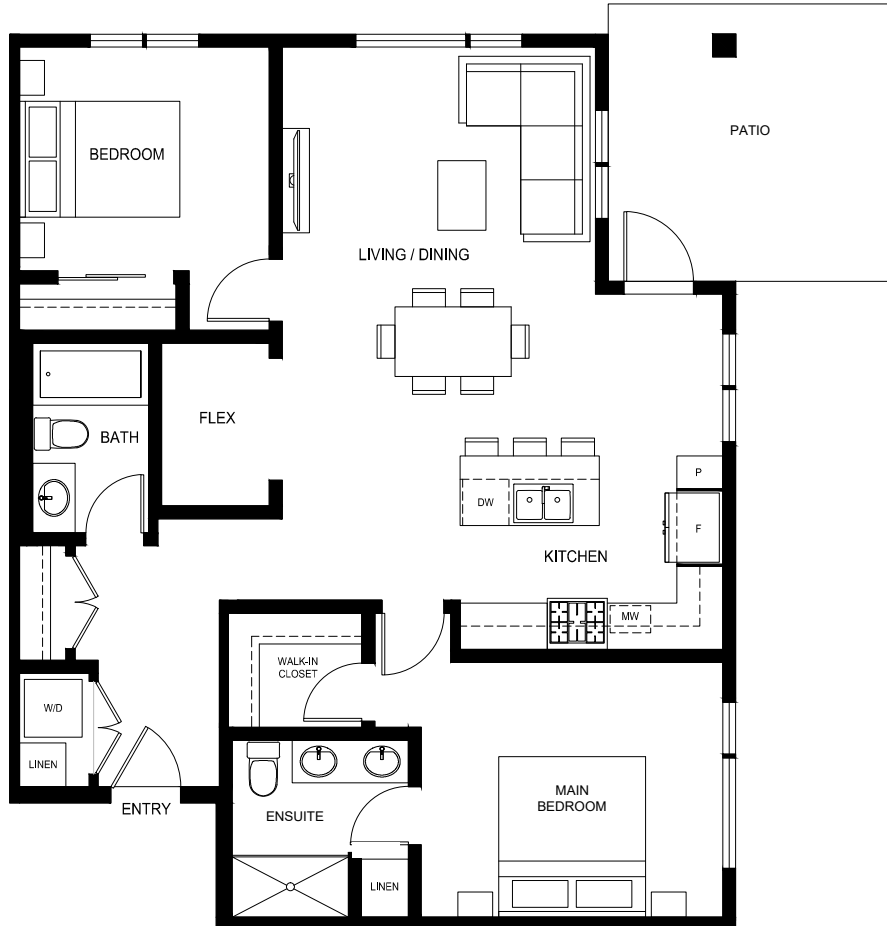

SOUTH VILLAGE CONDOS
AT LATIMER HEIGHTS

PLAN D3

1,091 SQ.FT.

2 BED + FLEX | 2 BATH

TWO BEDROOM

LEVEL 1