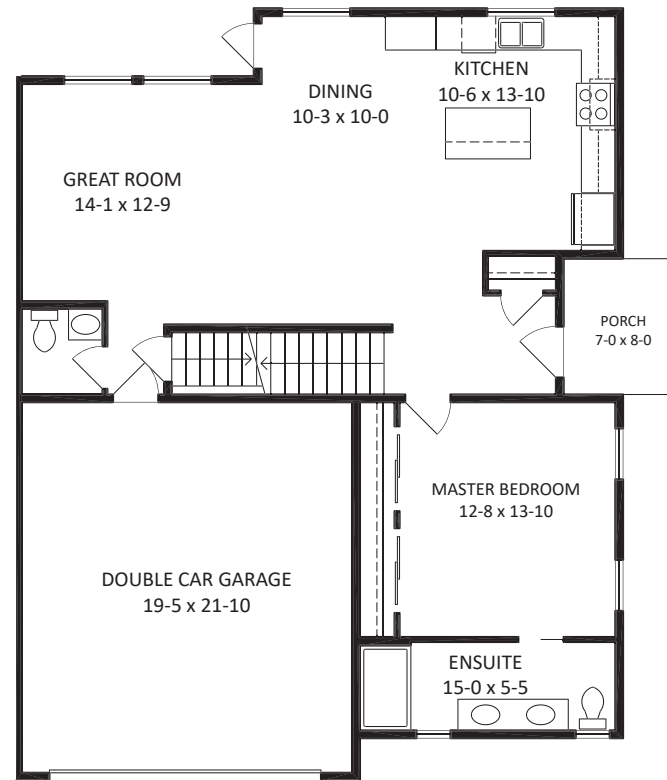

THE CHRYSALIS (C1)

MASTER ON MAIN | 3 BEDROOM + LOFT | 2.5 BATH

1,782 SQ.FT. + 1,070 UNFINISHED BASEMENT

Unfinished Basement 1,070 SQ.FT.

Main 1,062 SQ.FT.
Garage 442 SQ.FT.

Second 720 SQ.FT.