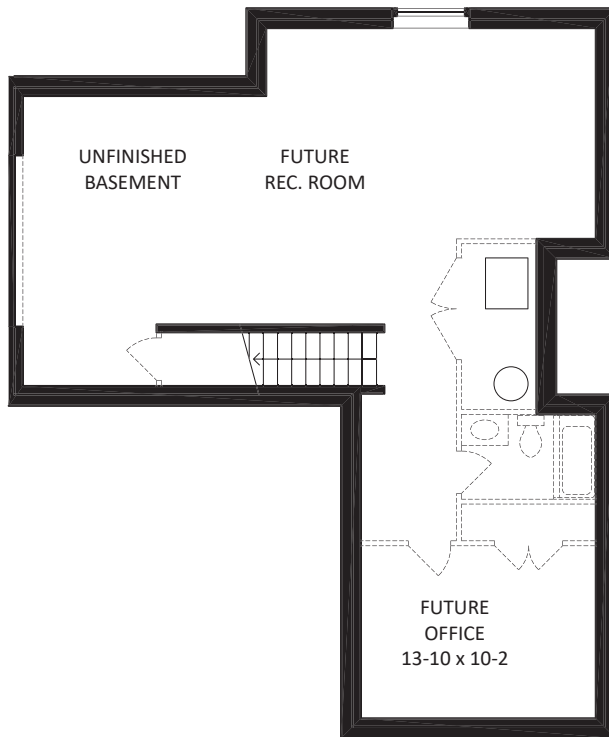

THE CHRYSALIS (C1)

MASTER ON MAIN | 3 BEDROOM + LOFT | 2.5 BATH

1,782 SQ.FT. + 1,070 UNFINISHED BASEMENT

Unfinished Basement 1,070 SQ.FT.

Main 1,062 SQ.FT.
Garage 442 SQ.FT.

Second 720 SQ.FT.