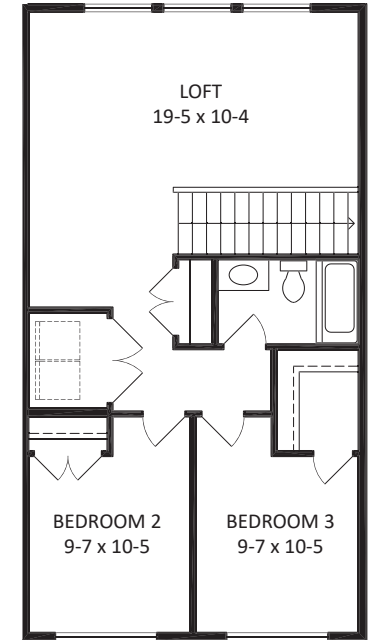

THE CHRYSALIS (C1)

MASTER ON MAIN | 3 BEDROOM + LOFT | 2.5 BATH

1,782 SQ.FT. + 1,070 UNFINISHED BASEMENT

Unfinished Basement 1,070 SQ.FT.

Main 1,062 SQ.FT.
Garage 442 SQ.FT.

Second 720 SQ.FT.