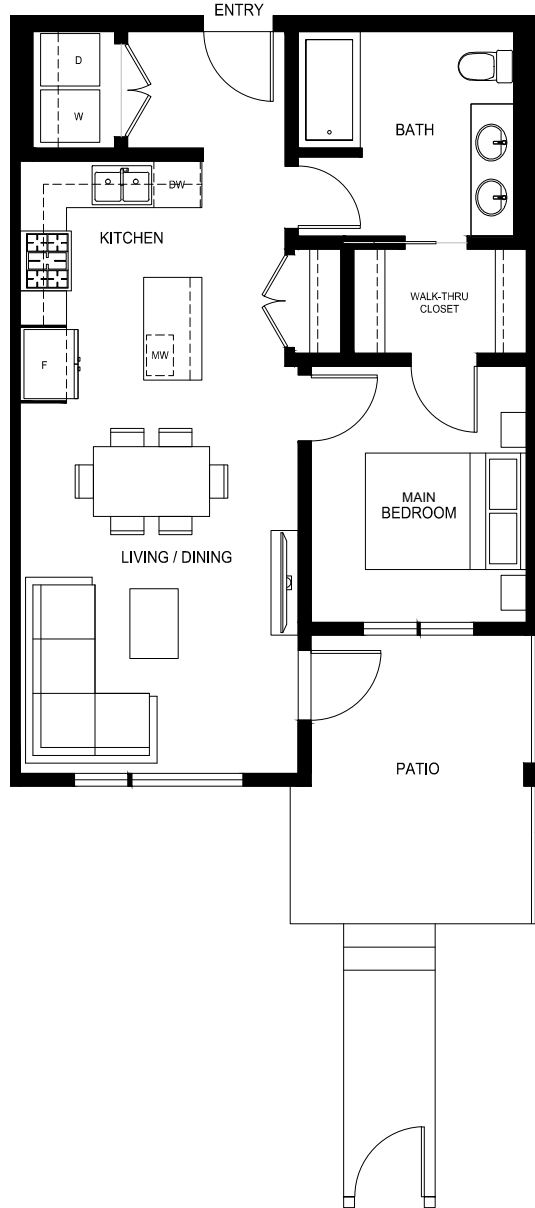

SOUTH VILLAGE CONDOS
AT LATIMER HEIGHTS

PLAN A3
678 SQ.FT.
1 BED | 1 BATH

ONE BEDROOM

LEVEL 1