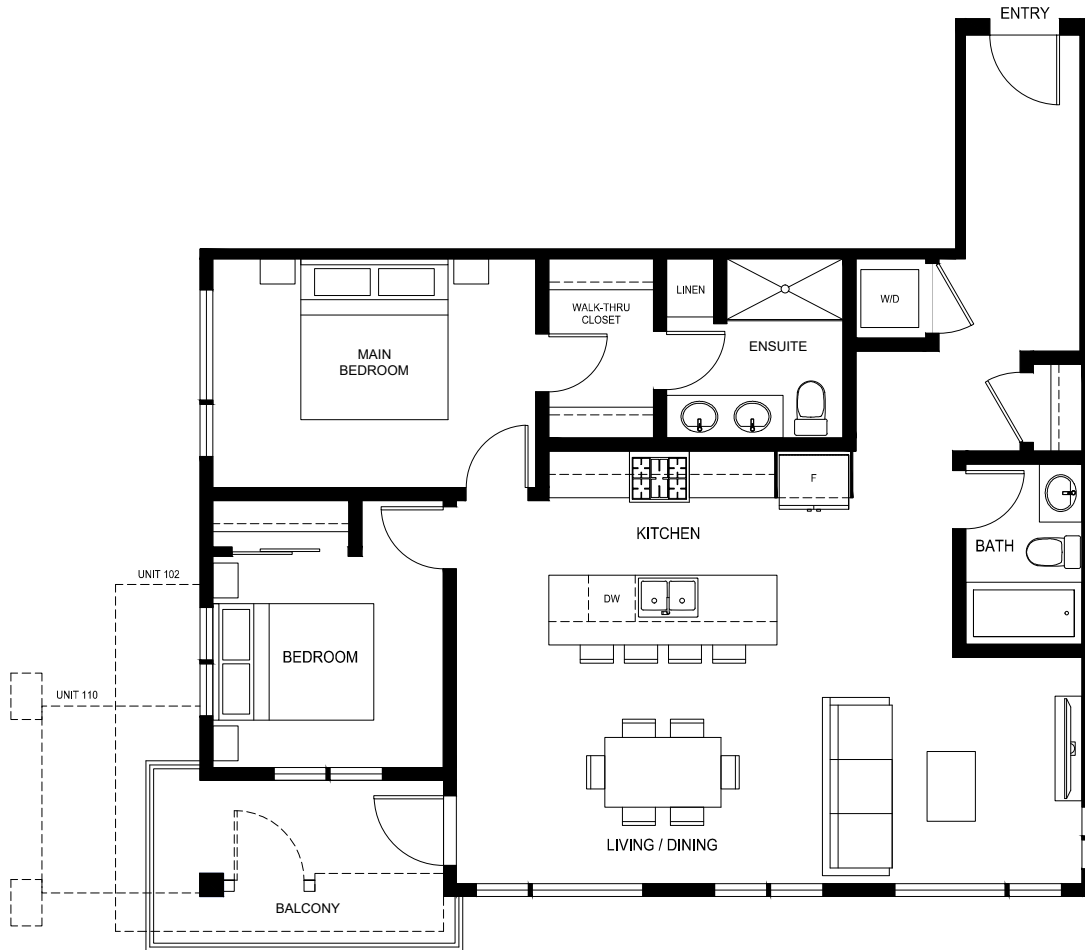

SOUTH VILLAGE CONDOS
AT LATIMER HEIGHTS

PLAN D8
1,071 SQ.FT.
2 BED | 2 BATH

TWO BEDROOM

LEVEL 1

LEVEL 2

LEVEL 3-4