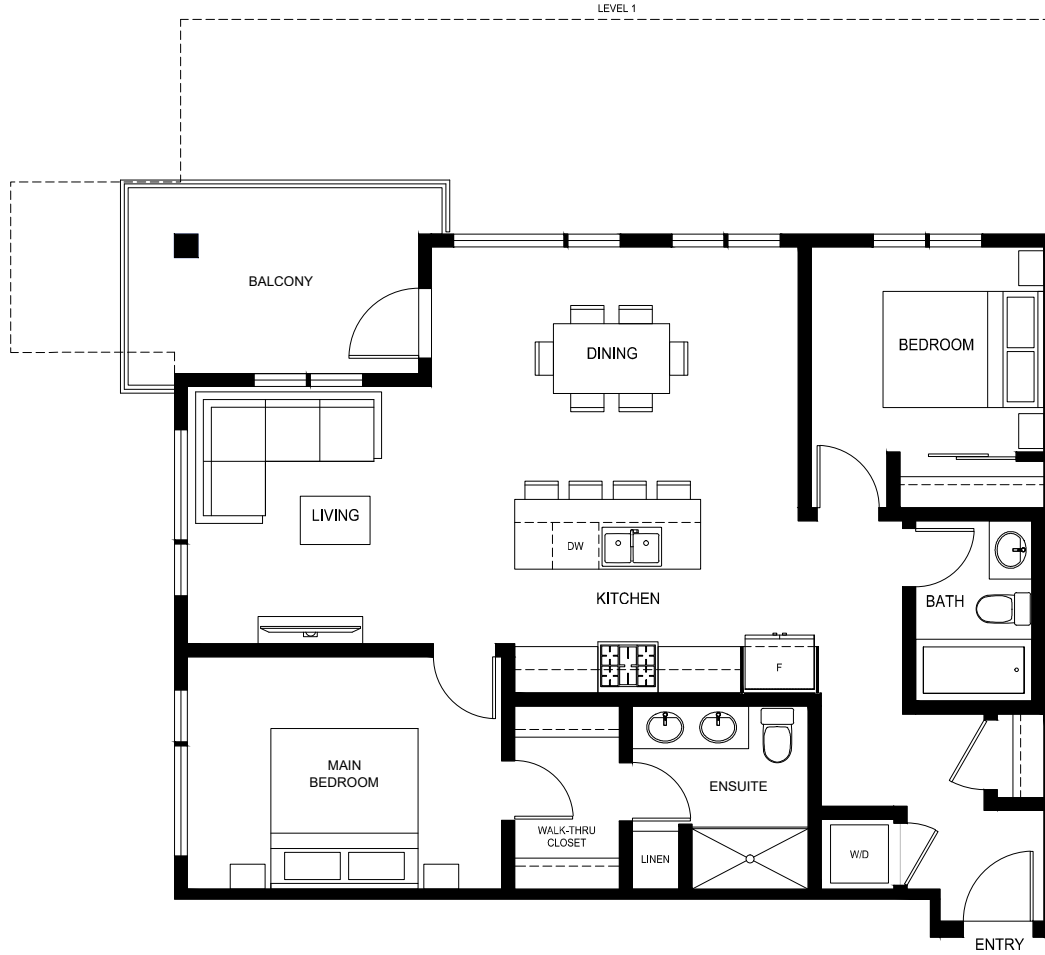

SOUTH VILLAGE CONDOS
AT LATIMER HEIGHTS

PLAN D7
1,020 SQ.FT.
2 BED | 2 BATH

TWO BEDROOM

LEVEL 1

LEVEL 2

LEVEL 3-4