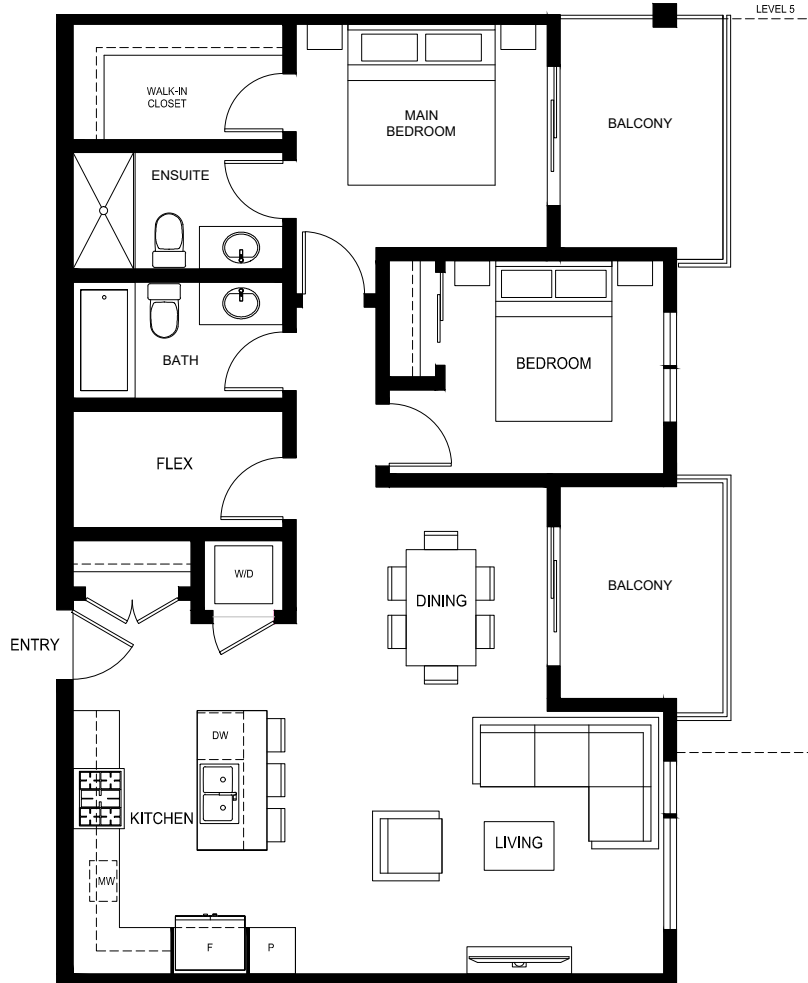

SOUTH VILLAGE CONDOS
AT LATIMER HEIGHTS

PLAN C8

1,000 SQ.FT.

2 BED + FLEX | 2 BATH

TWO BEDROOM

LEVEL 5

LEVEL 6