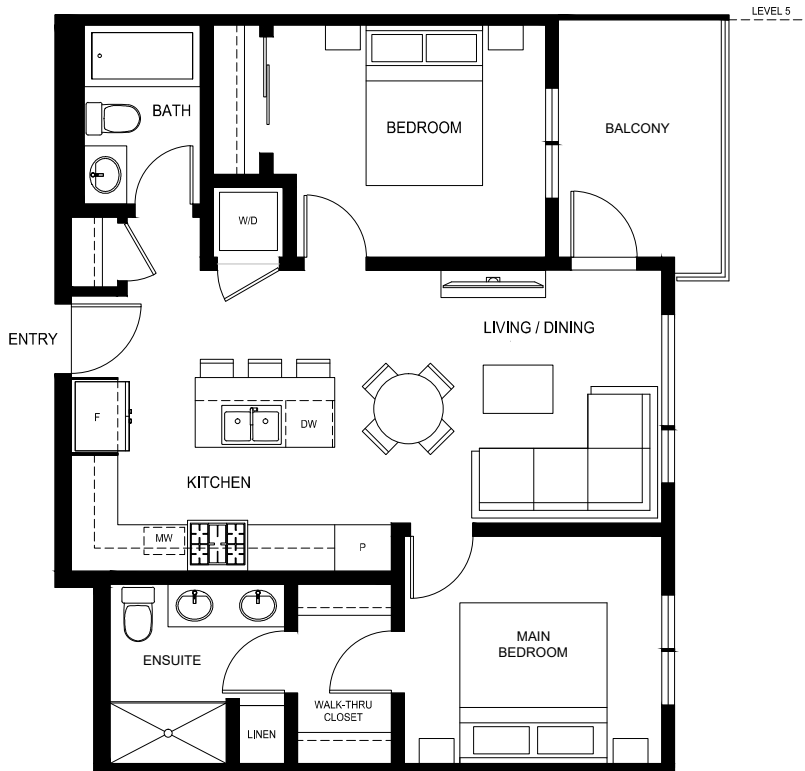

SOUTH VILLAGE CONDOS
AT LATIMER HEIGHTS

TWO BEDROOM

PLAN C7a
780 SQ.FT.
2 BED | 2 BATH

LEVEL 5

LEVEL 6