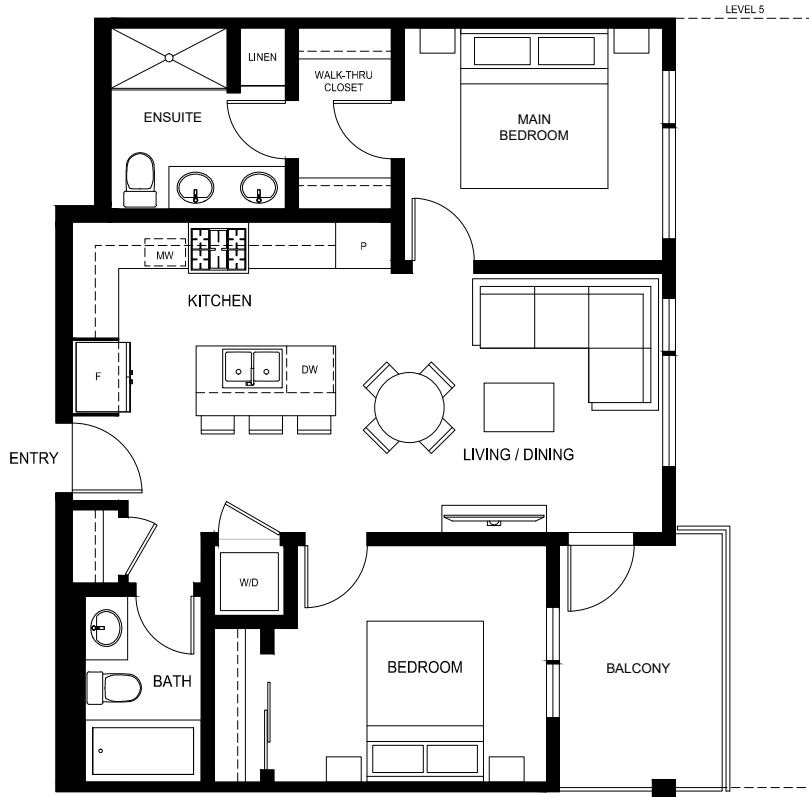

SOUTH VILLAGE CONDOS
AT LATIMER HEIGHTS

PLAN C7
808 SQ.FT.
2 BED | 2 BATH

TWO BEDROOM

LEVEL 5

LEVEL 6