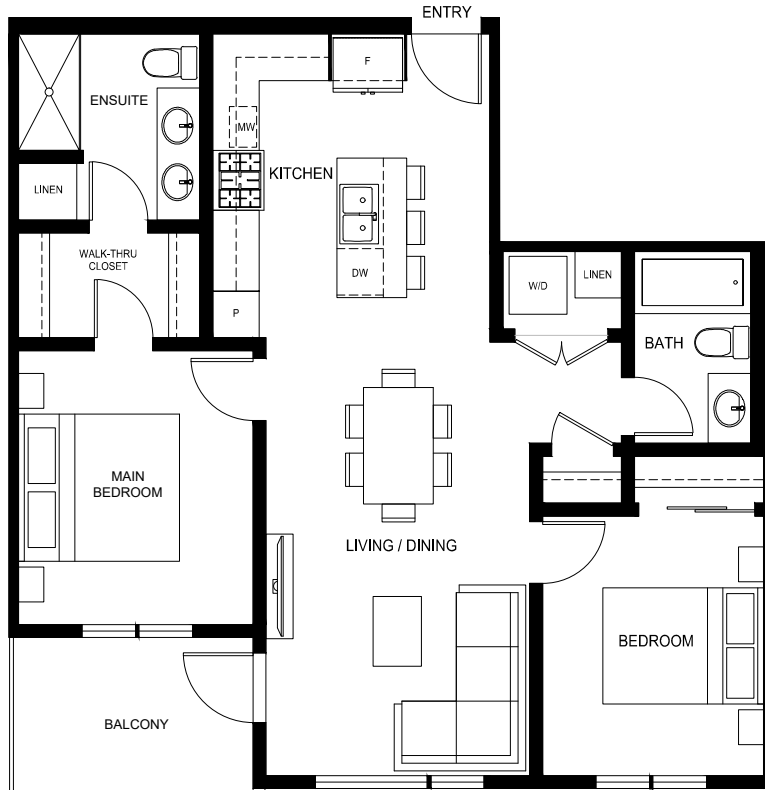

# SOUTH VILLAGE CONDOS AT LATIMER HEIGHTS

## PLAN C5 899 SQ.FT. 2 BED | 2 BATH

TWO BEDROOM

LEVEL 1

LEVEL 2

LEVEL 3-4