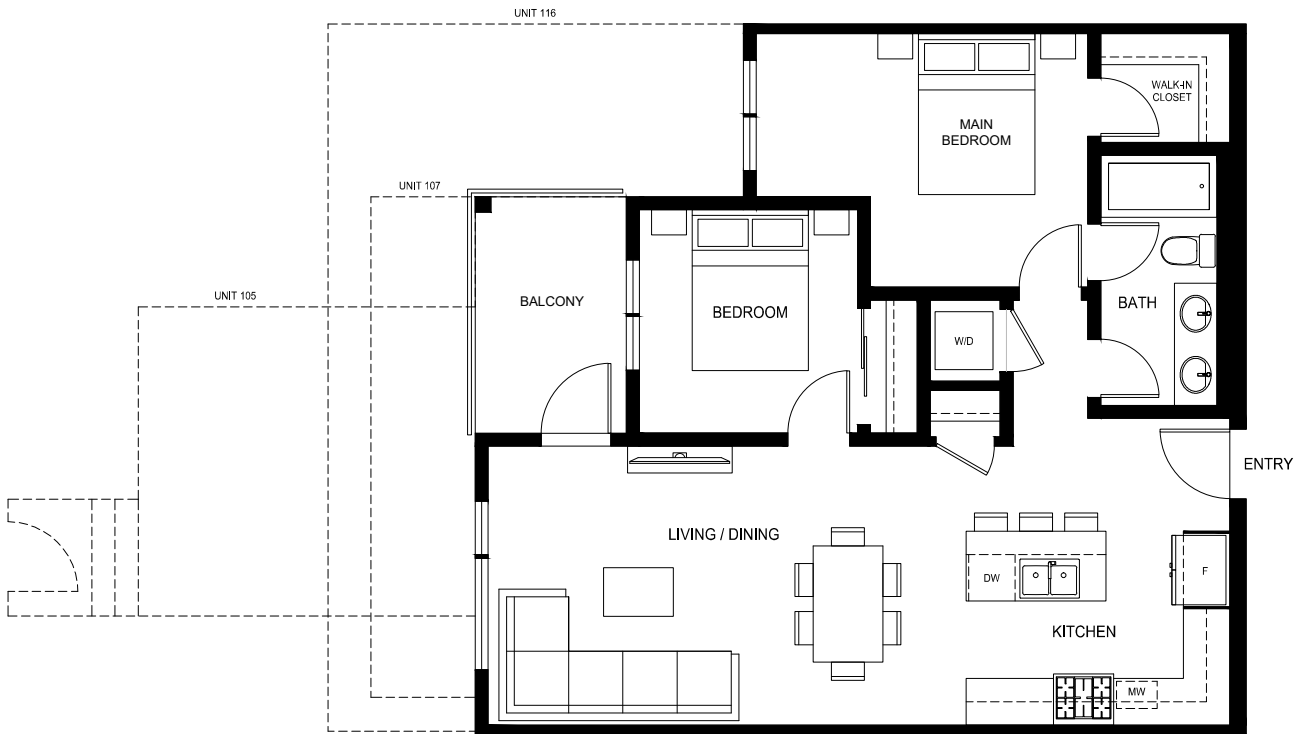

SOUTH VILLAGE CONDOS
AT LATIMER HEIGHTS

TWO BEDROOM

PLAN C10
847 SQ.FT.
2 BED | 1 BATH

LEVEL 1

LEVEL 2

LEVEL 3-4