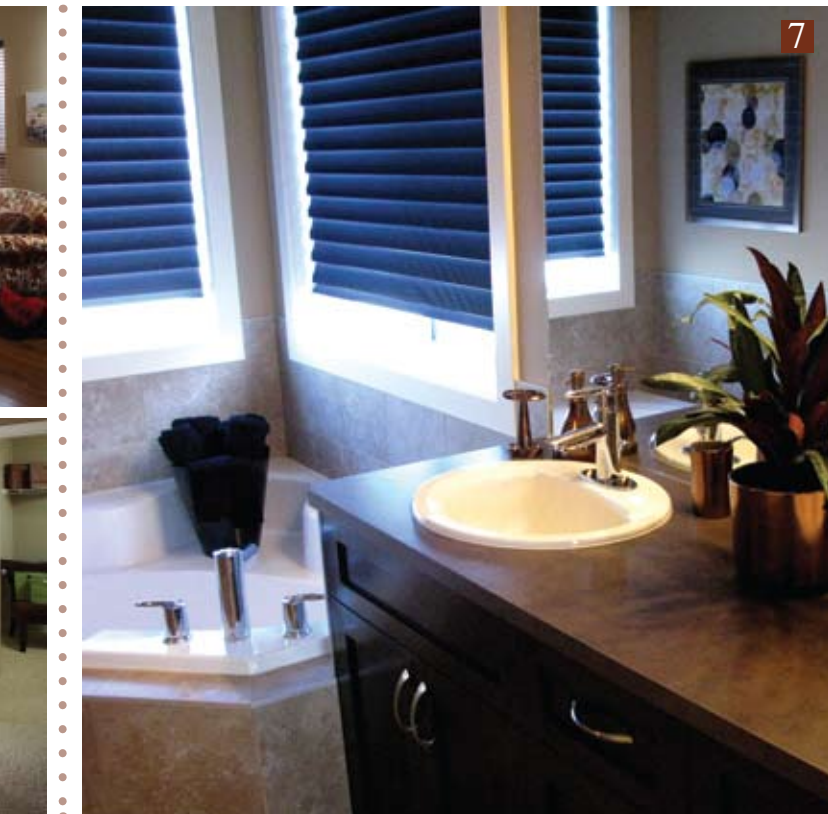

2

3

Welcome to **On the Park**, a distinctive collection of contemporary homes featuring 68 prominent lots nestled in the heart of Luxstone Park Estates.

Designed to accommodate the many lifestyles of modern families, On the Park offers a diverse selection of exceptional home designs. These estate homes range from stylish, classic traditional designs to those highlighted by a great room.

Three quality builders are creating estate homes and here is just a peak at the stunning attention to detail each show home offers.

Douglas Homes: 1) The bright airy great room, 2) the spacious master bedroom, 3) the well-appointed kitchen with extensive counter space and warm cabinetry create a dream kitchen.

Vesta Homes: 4) The kitchen features rich maple espresso-colored cabinets, black pearl granite countertops and a maple cappuccino hardwood floor. 5) A large window showing off the large yard has a boxed-out window to capture more light in the great room. 6) Double windows give the master bedroom extra light, enhancing the spaciousness.

Talisman Homes: 7) The ensuite boast his and hers vanities. 8) Built-in maple shelves bookend the fireplace of the main floor family room. 9) An oversized island and stunning granite countertops highlight an extremely spacious and functional kitchen.

Vesta's newest community is right on the money for choices, style, amenities and of course location ... on the park!

7

8

9